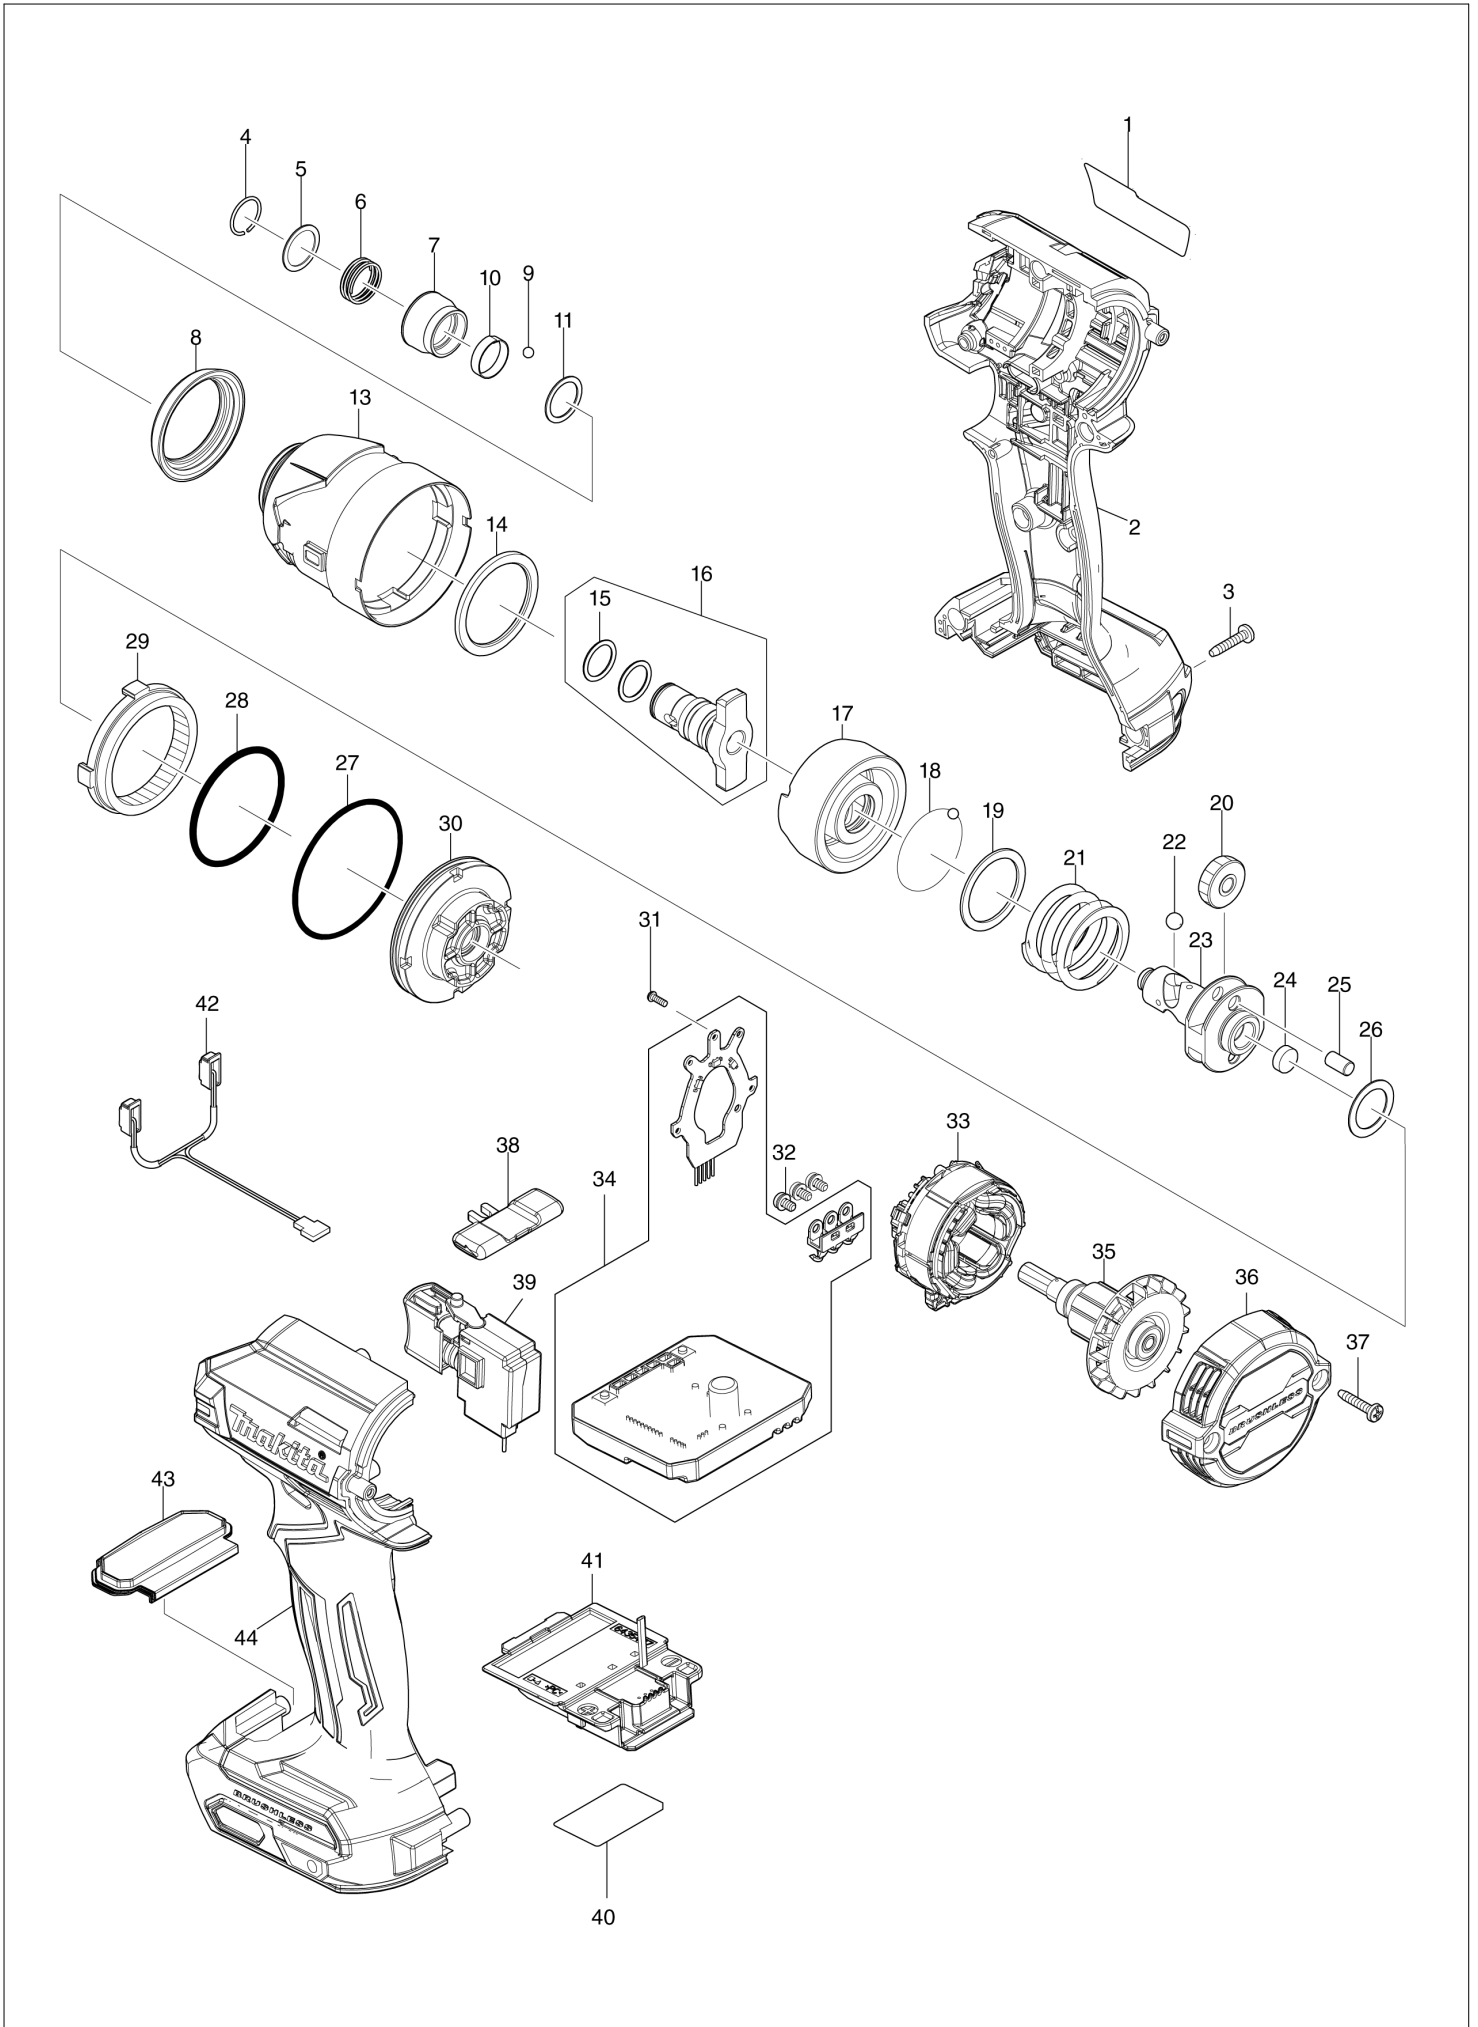

TH	THAILAND
----	----------

Diagram / Parts List

TD003G

CORDLESS IMPACT DRIVER

(TH) TD003G / CORDLESS IMPACT DRIVER

TH	THAILAND
-----------	-----------------

TD003G / CORDLESS IMPACT DRIVER

Item	Sub	Parts No.	Parts Description	Qty	I/C	E/C No.	Close No.	Remark
001		8586R3-8	TD003G NAME PLATE	1				
002		183X95-3	HOUSING SET	1				
	C10	263005-3	RUBBER PIN 6	2				
	C20	252126-6	HEX. LOCK NUT M4-7	2				
	C30	8007R2-2	XGT LOGO LABEL	1				
	D10		INC. 44					
003		266429-2	TAPPING SCREW 3X16	8				
004		231952-6	RING SPRING 12	1				
005		253575-0	FLAT WASHER 13	1				
006		232592-3	COMPRESSION SPRING 14	1				
007		327B23-8	BIT SLEEVE	1				
008		422A03-4	BUMPER	1				
009		216040-0	STEEL BALL 3.5	2				
010		232800-2	LEAF SPRING	1				
011		253575-0	FLAT WASHER 13	1				
013		141M85-6	HAMMER CASE COMPLETE	1				
014		261160-5	NYLON WASHER 30	1				
015		213166-9	O RING 12.5	2				
016		136854-0	ANVIL N ASS'Y	1				
	D10		INC. 15					
017		327B60-2	HAMMER	1				
018		216040-0	STEEL BALL 3.5	24				
019		267175-0	FLAT WASHER 24	1				
020		227362-3	SPUR GEAR 22	2				
021		232789-4	COMPRESSION SPRING 24	1				
022		216011-7	STEEL BALL 5.6	2				
023		327C18-7	SPINDLE	1				
024		422994-3	FELT	1				
025		256253-1	PIN 5	2				
026		267194-6	FLAT WASHER 15	1				
027		213606-7	O RING 48	1				
028		213507-9	O RING 40	1				
029		227A92-2	INTERNAL GEAR 51	1				
030		141M87-2	BEARING BOX COMPLETE	1				
031		266490-9	TAPPING SCREW PT 2X6	3				
032		652069-6	FLAT HEAD SCREW M3X6	3				
033		629C08-9	STATOR	1				
034		620L00-2	CONTROLLER	1				
035		619808-7	ROTOR	1				
036		413L86-1	REAR COVER	1				
037		266429-2	TAPPING SCREW 3X16	2				
038		455053-8	F/R CHANGE LEVER	1				
039		651442-7	SWITCH C3JR-1A-1	1				
040		8586S0-1	TD003G SERIAL NO. LABEL	1				
041		632P49-4	TERMINAL UNIT	1				
042		620B97-1	LED CIRCUIT	1				
043		141M86-4	SWITCH PLATE COMPLETE	1				
044		183X95-3	HOUSING SET	1				
	C10	263005-3	RUBBER PIN 6	2				
	C20	252126-6	HEX. LOCK NUT M4-7	2				
	C30	8007R2-2	XGT LOGO LABEL	1				
	D10		INC. 2					
A01		266622-8	+ TRUSS HEAD SCREW M4X12	1				
A02		346317-0	HOOK	1				
A03		784042-9	+BIT2-65	1				
A04B		821550-0	CONNECTOR PLASTIC CASE (TYPE2)	1				
	C10	453974-8	LATCH	4				
A05B		8065T9-8	TD003GA101 PLASTIC CASE LABEL	2				
A06B		8065U0-3	TD003GA101 INDICATION LABEL	1				
A07B		835F94-0	INNER TRAY	1				
A09B		***DC40RC	DC40RC FAST CHARGER	1				
	D10		COMPO-PARTS					
A10B		191L35-5	BATTERY BL4020 SET	1				