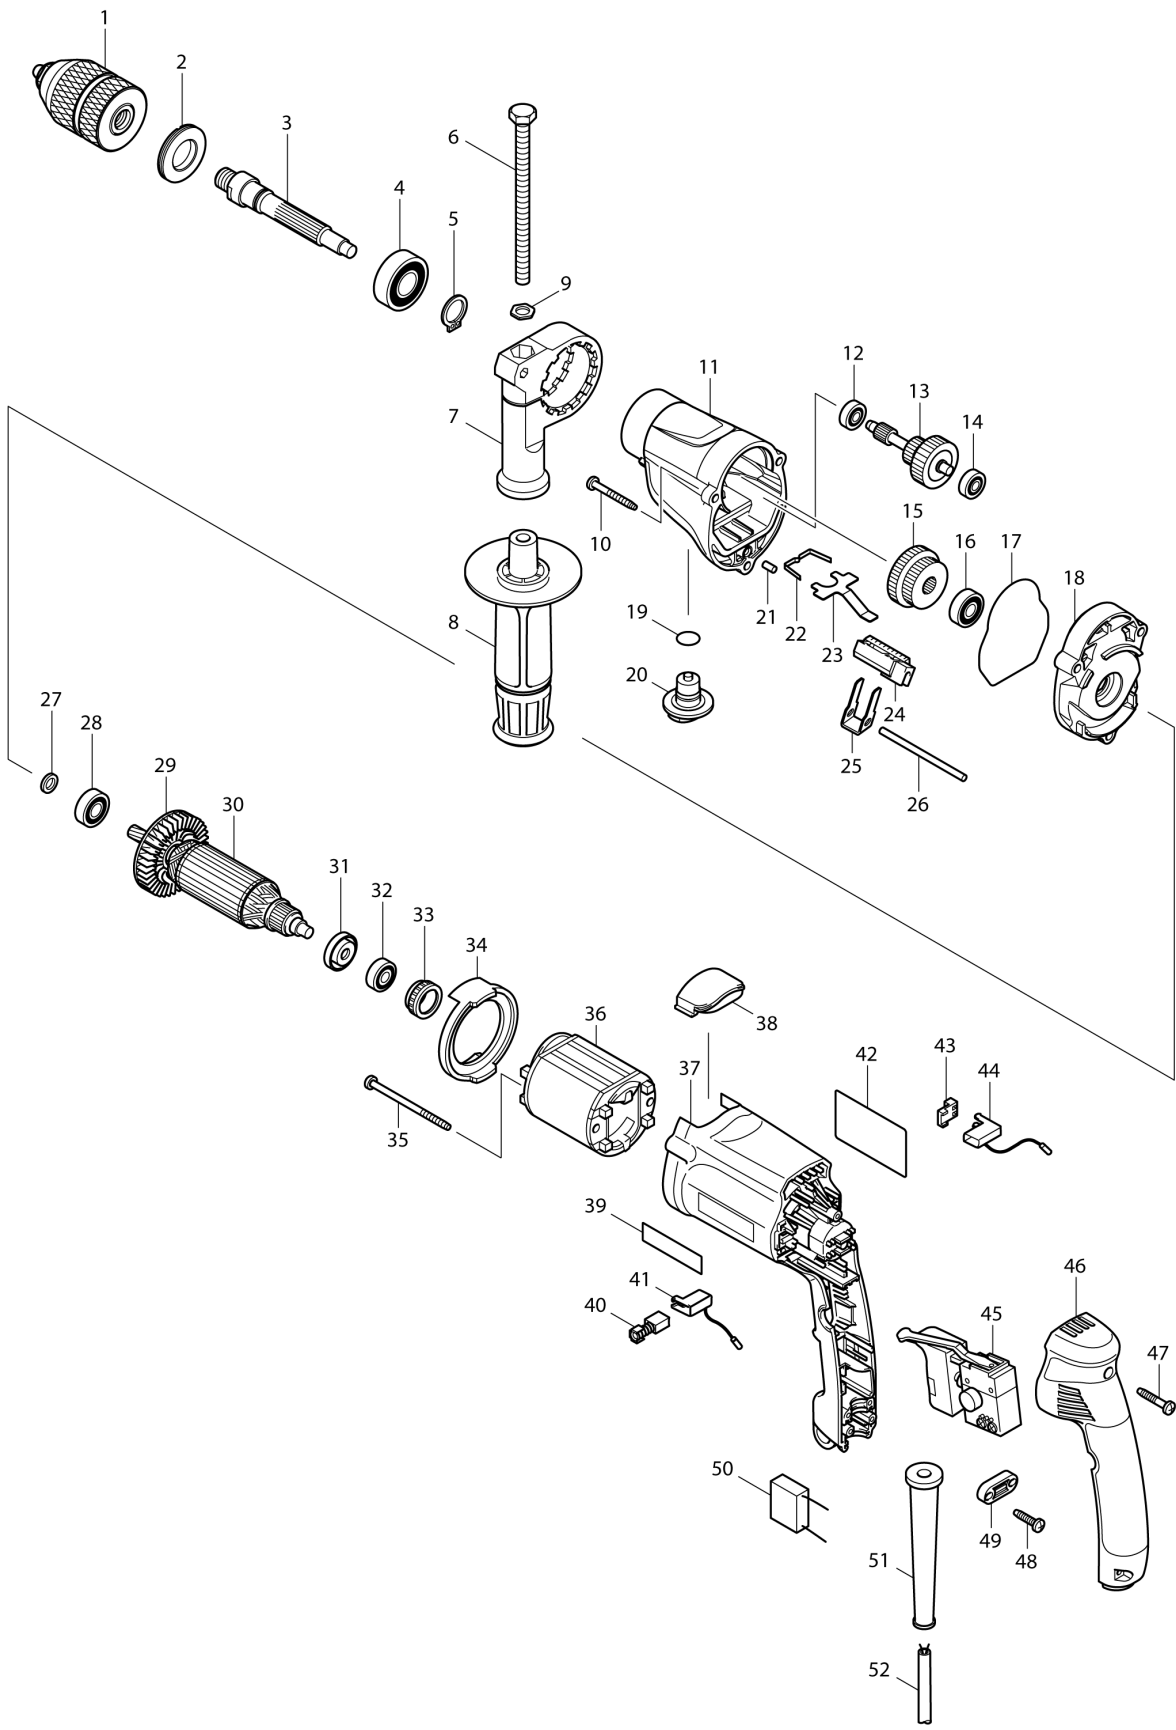

# Diagram / Parts List

**DP4011**

**2-SPEED DRILL 13MM**

(TH) DP4011 / 2-SPEED DRILL 13MM

<b>TH</b>	<b>THAILAND</b>
-----------	-----------------