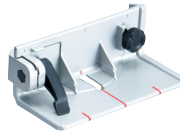

Biscuit (100 pcs. in set)

- Premium quality
- Select cut size
- High strength
- Finely ground edges
- Compressed beachwood

Type	LxW(mm)	Part No.
#0	46 x 15	A-16922
#10	54 x 19.5	A-16938
#20	56 x 23.5	A-16944

Set plate

To center joiner blade on 12mm stock while using pivoting fence

Part No.
415579-2

Lock nut wrench

Part No.
782401-1

Angle guide

Part No.
123149-0

Dust bag